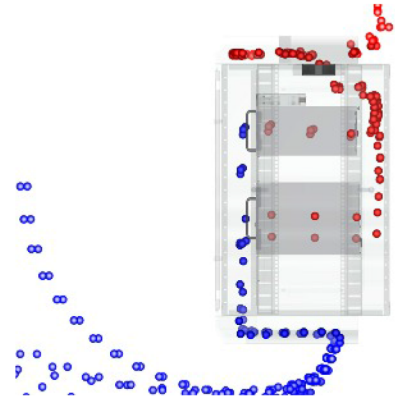

Available in 12U, 18U and 21U heights, 600 deep and 700 wide, the 7250-SP soundproof wall box is ideal for installations which don't require the same level of enhanced noise reduction and cooling as the UCoustic 9210 cabinet.

UP TO 15db NOISE ATTENUATION

UP TO 1.5kW OF COOLING with additional fans

Standard specification

7250-SP 700w sound proof wall box

Comprising of 4 corner posts, lid and base inclusive of front and rear mounting angles, assembled with Tough Torque™ fixings, lockable front solid steel door, lockable side access panels, vented and cable entry top and bottom cover, assembled fully configured, finished in Black RAL 9005

Airflow path on a 7250-SP including baffles

Available in 1 width, 1 depth and 3 heights

	12U	18U	21U
Usable height	12U	18U	21U
External height	630mm	897mm	1125mm
700 wide	✓	✓	✓
600 deep	✓	✓	✓
Actual depth	600mm	600mm	600mm
Maximum usable depth	480mm	480mm	480mm